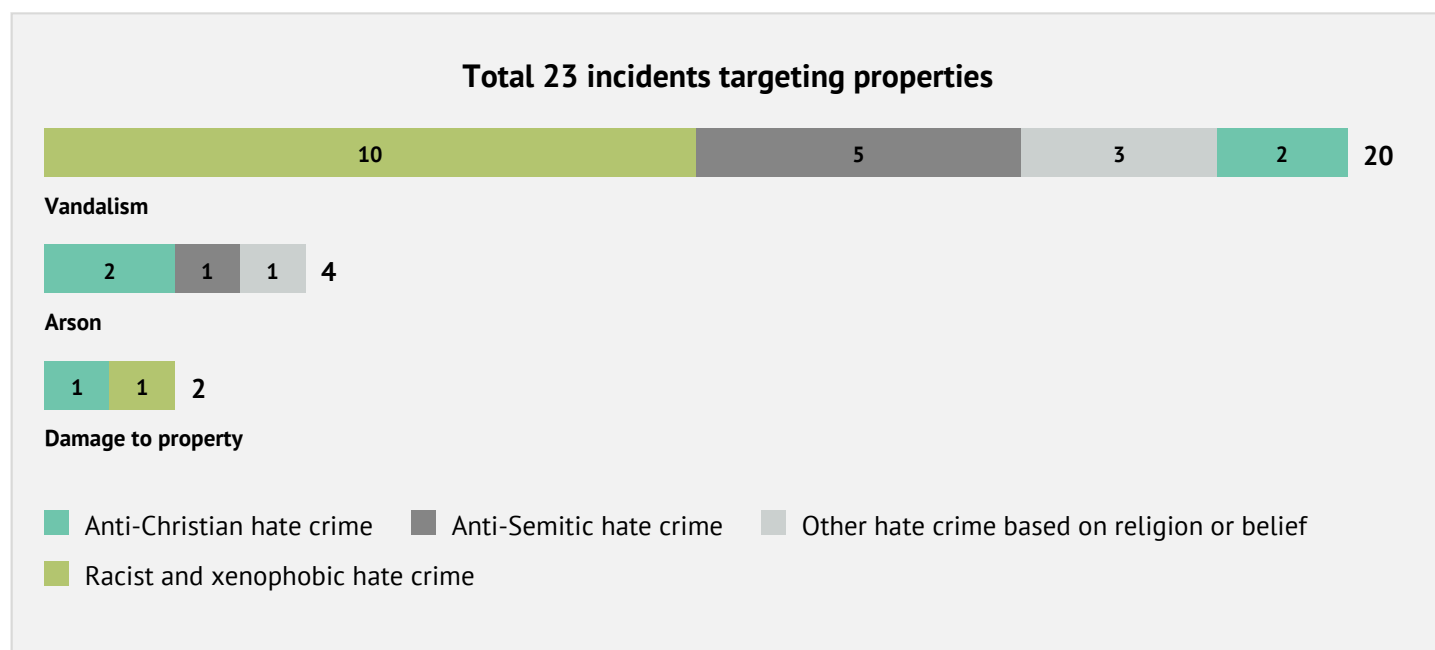

Type of property attack

[View civil society incidents for Russian Federation, 2021](#)