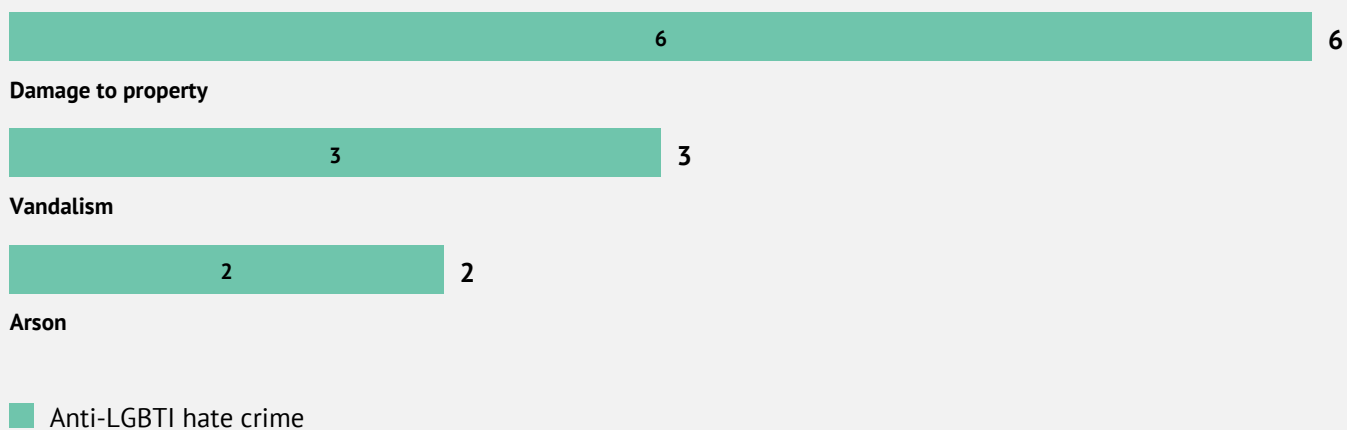

Type of property attack

Total 11 incidents targeting properties

[View civil society incidents for Iceland, 2023](#)