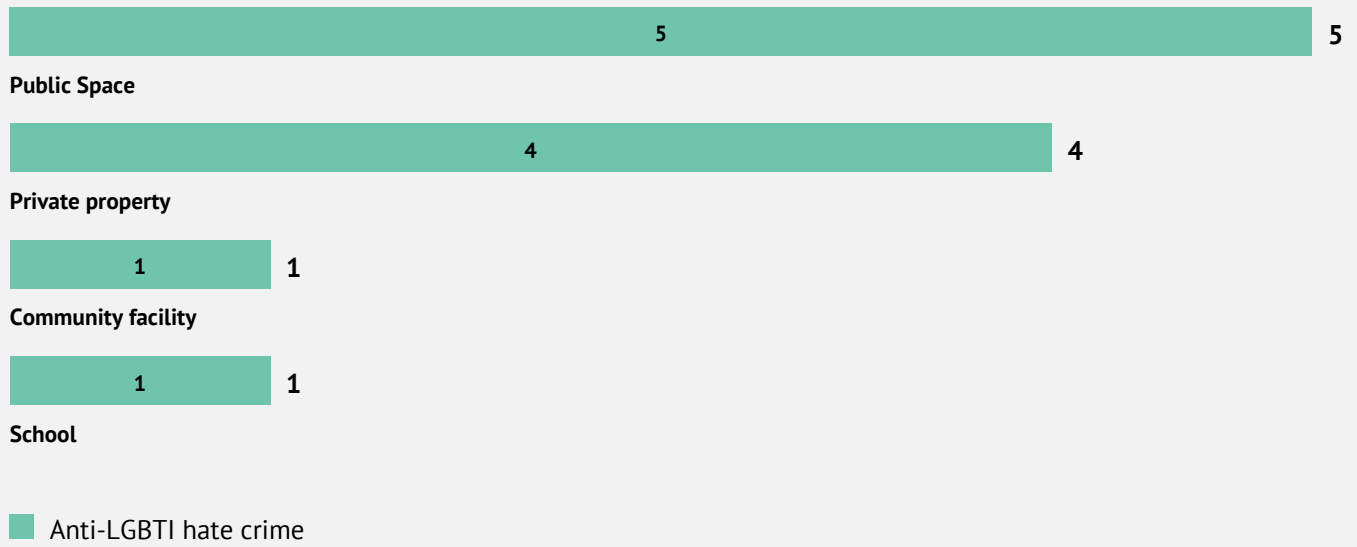

Targeted properties

Total 11 incidents targeting properties