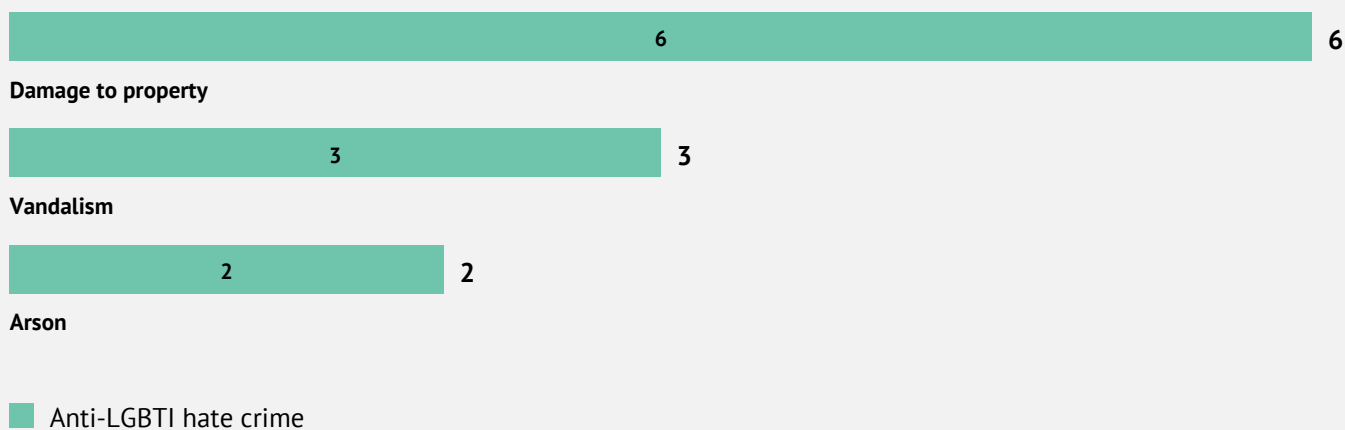

Type of property attack

Total 11 incidents targeting properties

[View civil society incidents for Iceland, 2023](#)