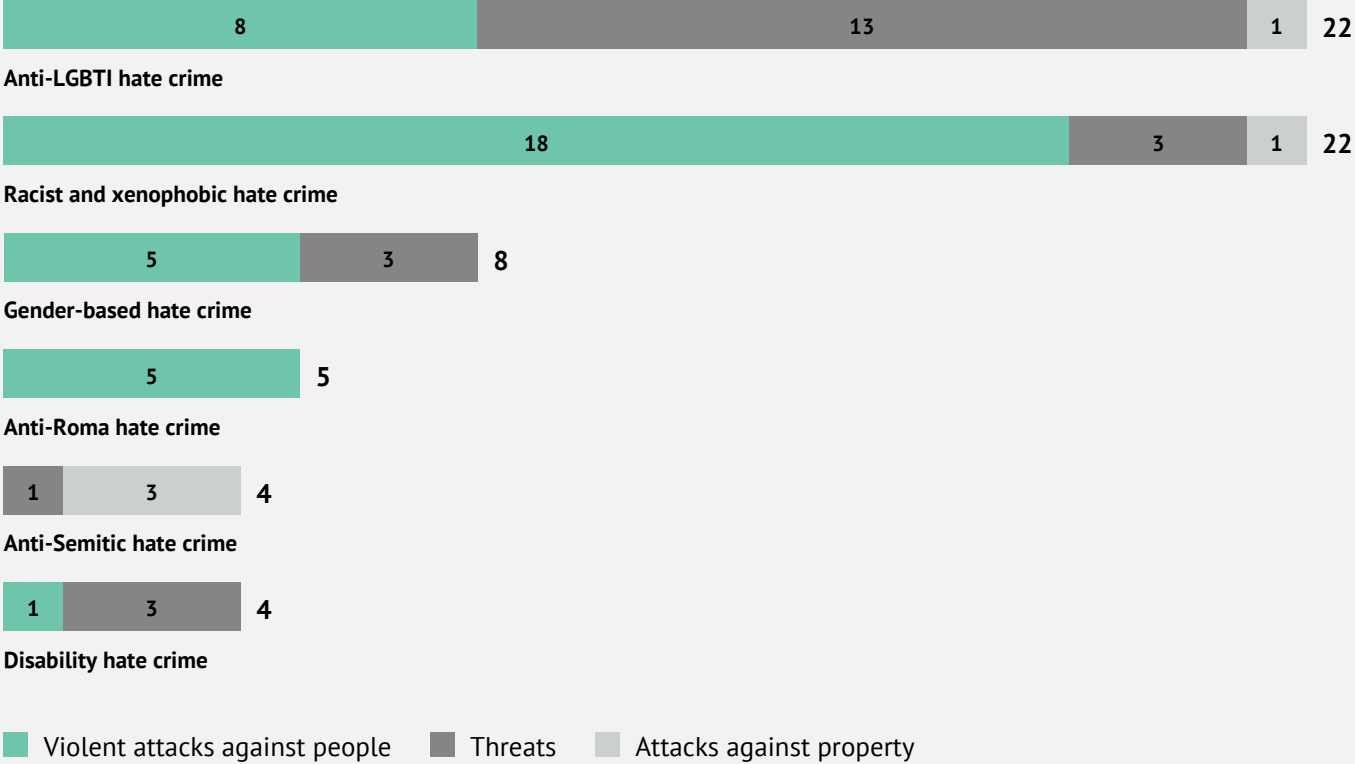

Incidents reported by civil society

Total 53 incidents

Please note that the total number of incidents may be lower than the sum of incidents presented in the breakdown chart above, as some incidents involve multiple bias motivations.