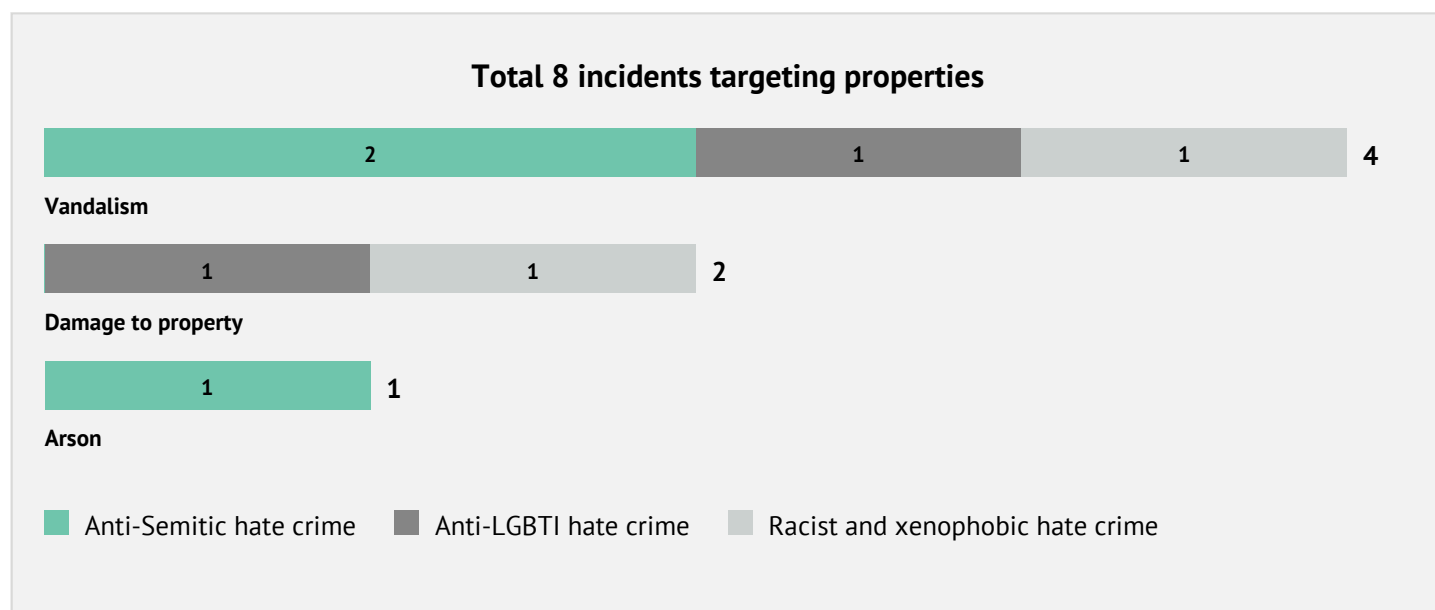

Type of property attack

[View civil society incidents for Czech Republic, 2023](#)